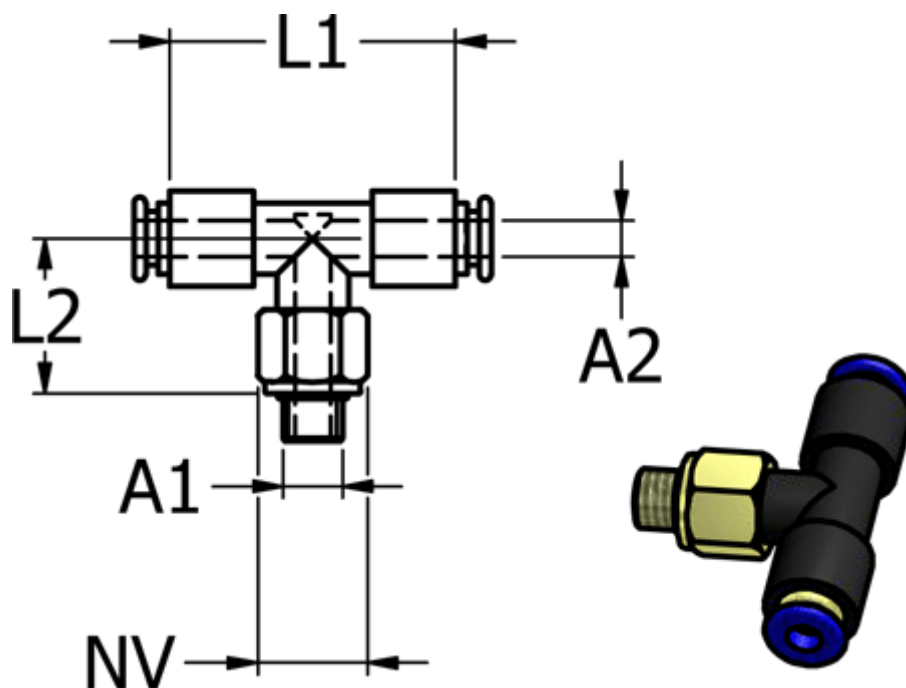

Article number: 586PB33

Description: Mini Push-in PB33, Tee, swivel, Ø3/M3/Ø3

Measures

Ext. hose diameter A2	= 3 mm
L1	= 24
L2	= 16
NV	= 8
Thread A1	=